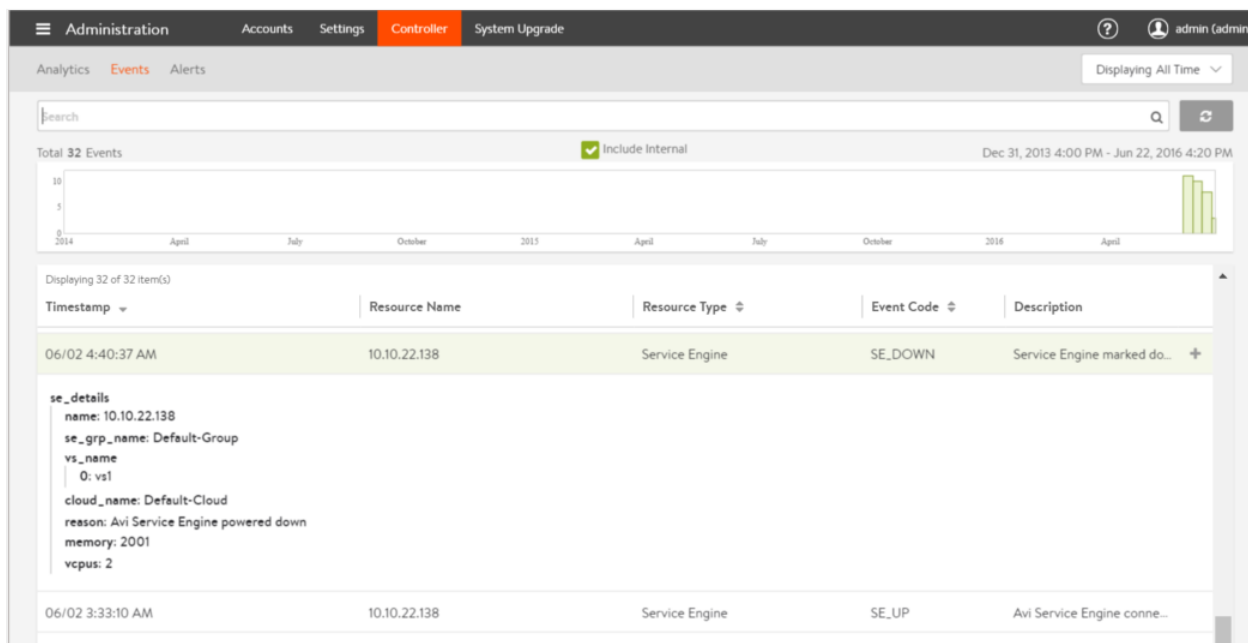

# Avi Controller Events Log

Avi Technical Reference (v17.2)

Copyright © 2018

# Avi Controller Events Log

[view online](#)

The Administration > Controller > Events page lists Avi Controller-related events.

The following example shows details for an SE\_DOWN event, indicating that an Avi Service Engine (SE) has gone down.

This page automatically filters the Vantage events log to display only those events related to Avi Controller operation. The same events are also included in the events log accessed by [Operations > Events](#). The same search options also are supported.