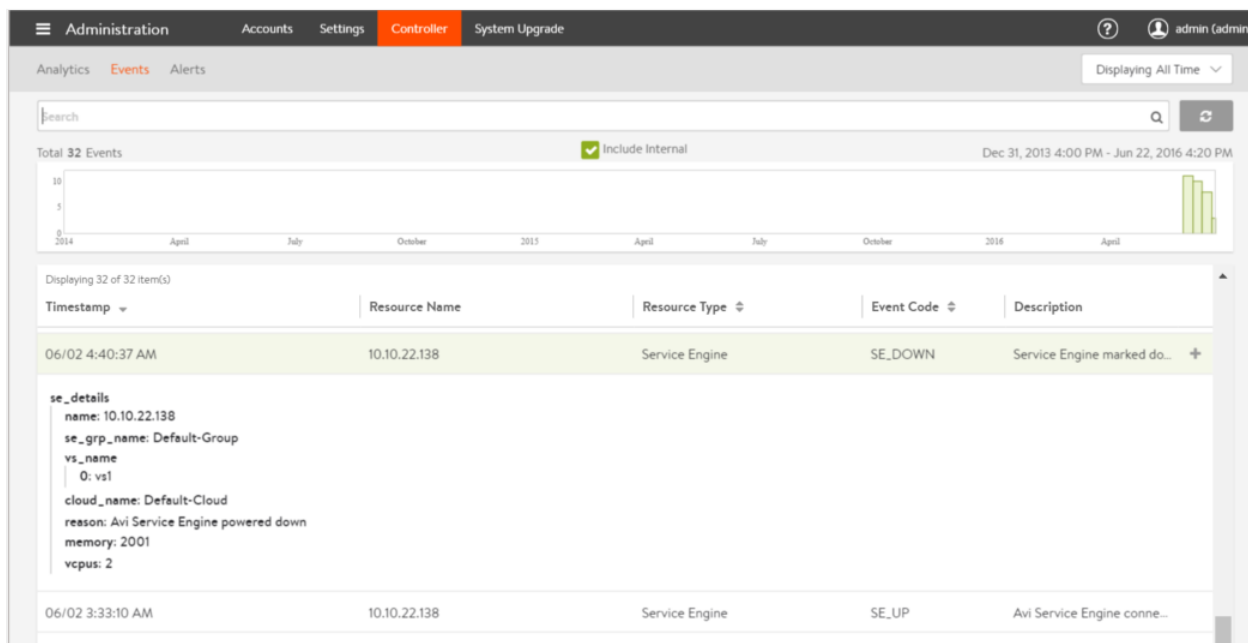

Avi Controller Events Log

Avi Technical Reference (v20.1)

Copyright © 2020

Avi Controller Events Log

[view online](#)

The Administration > Controller > Events page lists Avi Controller-related events.

The following example shows details for an SE_DOWN event, indicating that an Avi Service Engine (SE) has gone down.

This page automatically filters the Vantage events log to display only those events related to Avi Controller operation. The same events are also included in the events log accessed by [Operations > Events](#). The same search options also are supported.